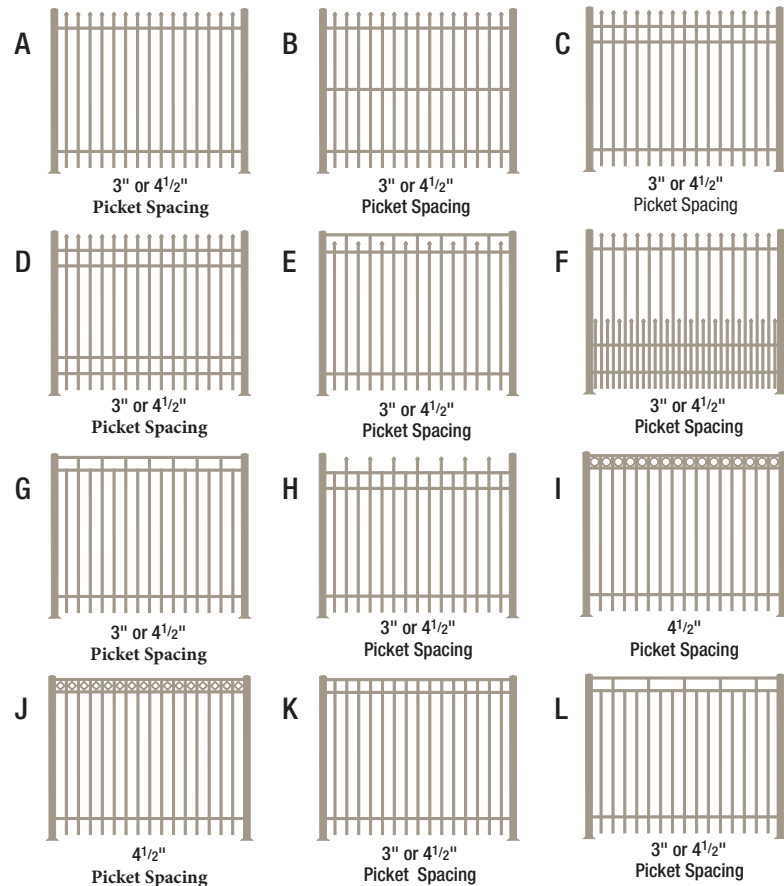

Fence Designs

A wide range of design styles ensure a perfect fit for any project. Each option can be further personalized to fit your style.