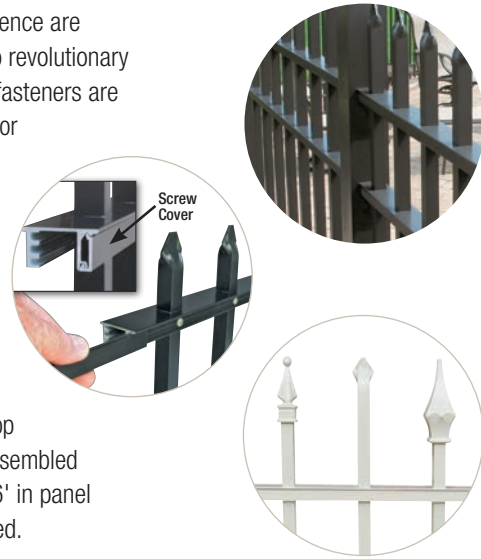

# SUPERIOR Aluminum Picket Fence

## The Secure and Stylish Fence Solution

Superior Aluminum Series 7 picket fence creates a durable security structure for any location looking to keep people or animals in or out. The built-in strength provided by sturdy aluminum components guarantees that the area you need to secure, remains secure. All of this function comes without needing to sacrifice aesthetics thanks to the beautiful build of each fence section.

Bulky brackets in level runs of fence are completely eliminated thanks to revolutionary pocket post technology. Picket fasteners are also concealed thanks to Superior Aluminum screw covers, fully streamlining any fence run.

A wide variety of designs allow each project to forge a unique identity. Post cap options and picket options, along with multiple finishes, allow for full customization on top of design selection. Each pre-assembled fence section is shipped up to 6' in panel length and at any height required.