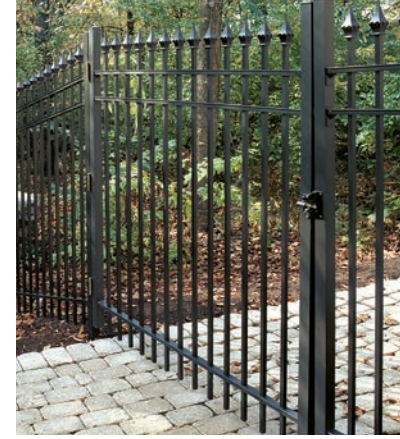

#### Residential Locations

Swimming pool fence, backyards, security/privacy

Superior gates feature two standard latch options: Magna-Latch and LokkLatch. The Magna-Latch will close magnetically and pull open from the top, making it fantastic for pool fence. LokkLatch will utilize a more traditional key system ideal for more secure locales. Hinges are available in either a full length piano hinge or an aluminum self-closing hinge (great for swimming pools!).