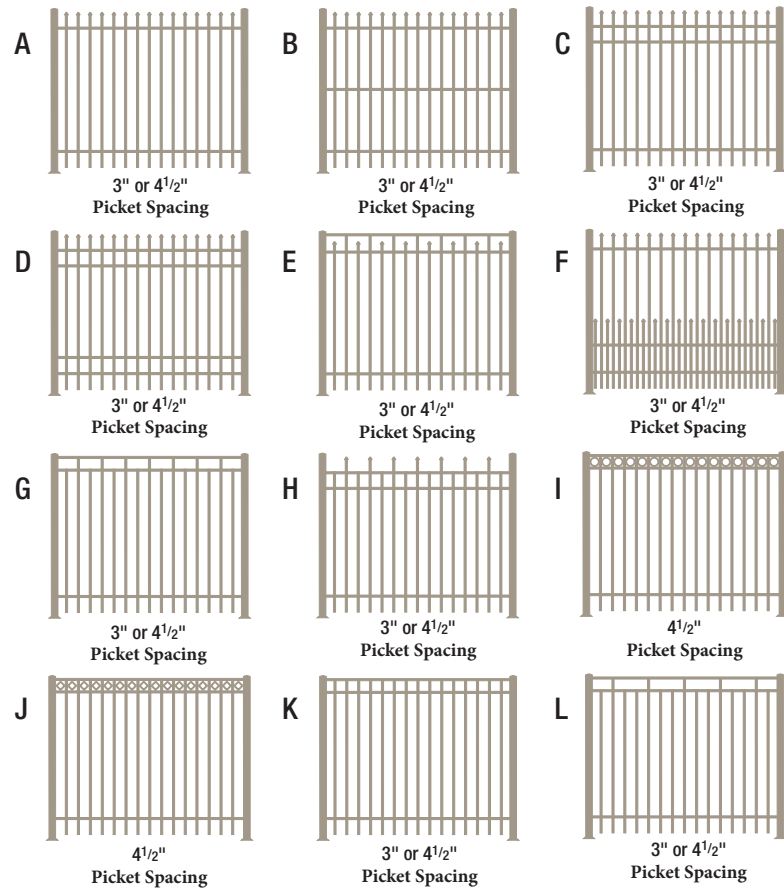

Fence Designs

A wide range of design styles ensure a perfect fit for any project. Each option can be further personalized to fit your style.