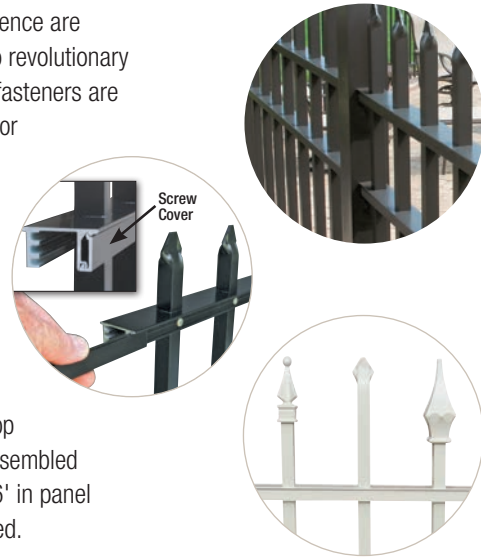

# SUPERIOR Aluminum Picket Fence

## The Secure and Stylish Fence Solution

Superior Aluminum Series 7 picket fence creates a durable security structure for any location looking to keep people or animals in or out. The built-in strength provided by sturdy aluminum components guarantees that the area you need to secure, remains secure. All of this function comes without needing to sacrifice aesthetics thanks to the beautiful build of each fence section.

Bulky brackets in level runs of fence are completely eliminated thanks to revolutionary pocket post technology. Picket fasteners are also concealed thanks to Superior Aluminum screw covers, fully streamlining any fence run.

A wide variety of designs allow each project to forge a unique identity. Post cap options and picket options, along with multiple finishes, allow for full customization on top of design selection. Each pre-assembled fence section is shipped up to 6' in panel length and at any height required.