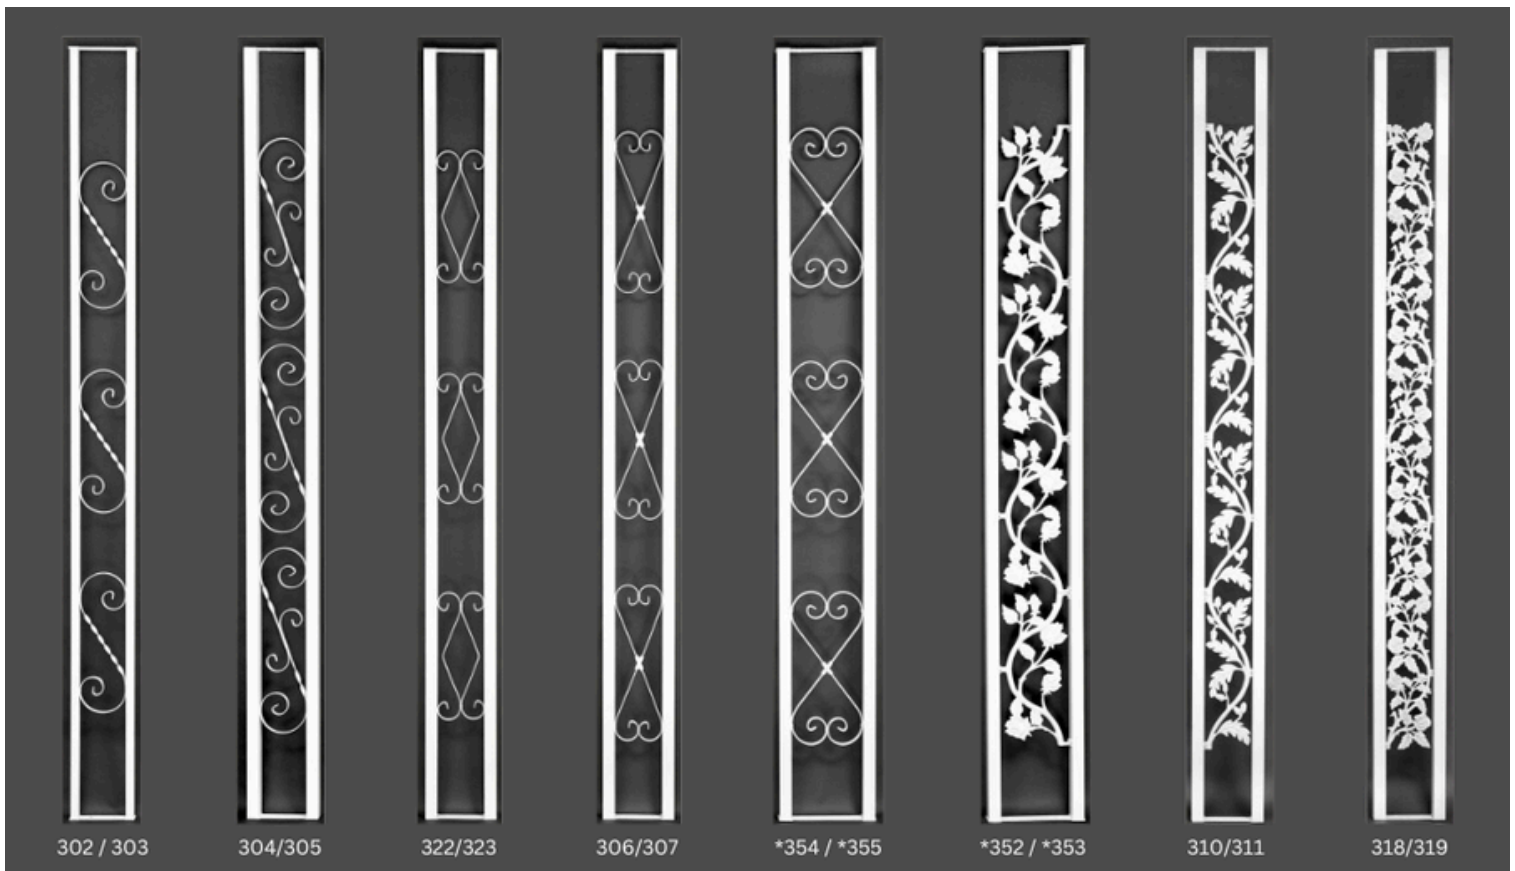

Series 6D Decorative Columns are available in 1.5" square extruded tubing by 9" wide overall. The designs below with an asterisk are 12" wide. The load bearing capacity of Series 6D columns is 2,500 pounds for flat columns and 6,500 pounds for corner columns.

To order, use the numbers as described below. Even numbers are for flat columns and odd numbers are for corner columns. Standard columns are fabricated 8' high with top and bottom mounting brackets. Custom heights are available as required.