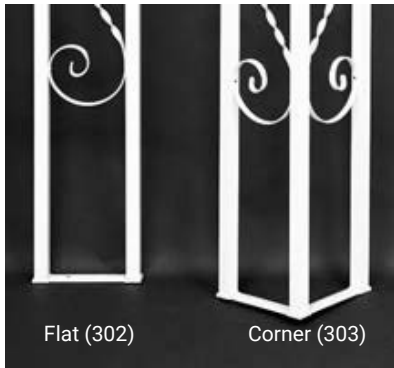

SERIES 6D

DECORATIVE ORNAMENTAL COLUMNS

Superior Series 6D Decorative Columns are the perfect mix of customizable design and rugged strength.

Series 6D Decorative Columns are available in 1.5" square extruded tubing by 9" wide overall. The designs below with an asterisk are 12" wide. The load bearing capacity of Series 6D columns is 2,500 pounds for flat columns and 6,500 pounds for corner columns.

To order, use the numbers as described below. Even numbers are for flat columns and odd numbers are for corner columns. Standard columns are fabricated 8' high with top and bottom mounting brackets. Custom heights are available as required.