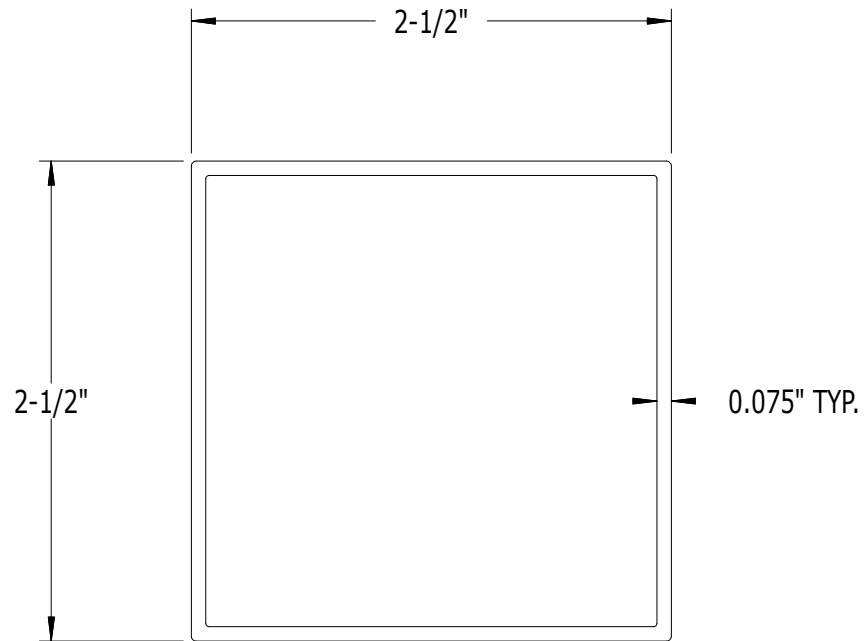

SCALE: 1/1

PART NO.

DESCRIPTION

990

2-1/2" SQ. TUBING FOR POSTS

SUPERIOR
ALUMINUM PRODUCTS