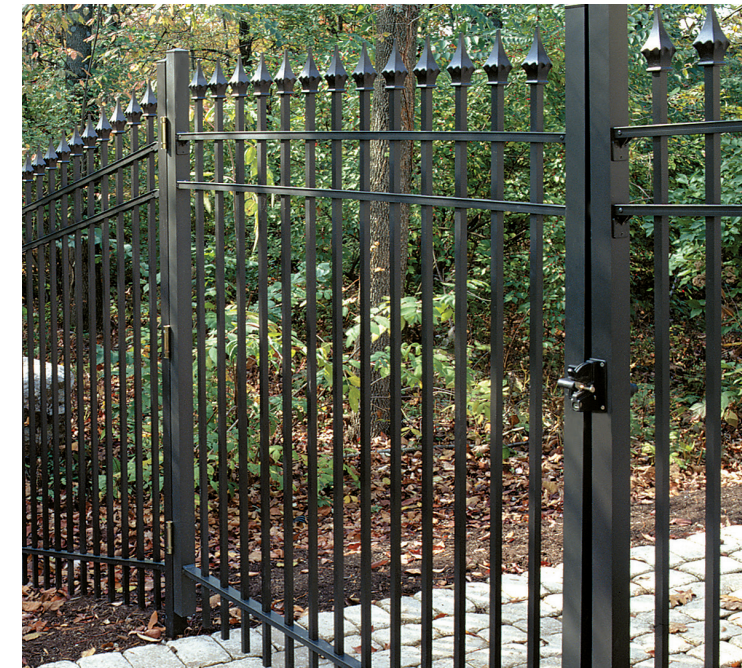

SUPERIOR Aluminum Picket Fence

The Secure and Stylish Fence Solution

Superior Aluminum Series 7 picket fence creates a durable security structure for any location looking to keep people or animals in or out. The built-in strength provided by sturdy aluminum components guarantees that the area you need to secure, remains secure. All of this function comes without needing to sacrifice aesthetics thanks to the beautiful build of each fence section.

Bulky brackets in level runs of fence are completely eliminated thanks to revolutionary pocket post technology. Picket fasteners are also concealed thanks to Superior Aluminum screw covers, fully streamlining any fence run.

A wide variety of designs allow each project to forge a unique identity. Post cap options and picket options, along with multiple finishes, allow for full customization on top of design selection. Each pre-assembled fence section is shipped up to 6' in panel length and at any height required.

Fence Designs

A wide range of design styles ensure a perfect fit for any project. Each option can be further personalized to fit your style.

Series 7 Applications

A sampling of the numerous applications available

Multi-Family Facilities

Swimming pool fence, general security fence

Athletic Venues

Stadium/field security

Residential Locations

Swimming pool fence, backyards, security/privacy

SUPERIOR Custom Aluminum Gates

Fully Customized for a Lifetime of Use

Each Superior Aluminum custom gate is built to the exact size, shape, and design desired on the project. This ensures a perfect fit and a lifetime of flawless entrances and exits.