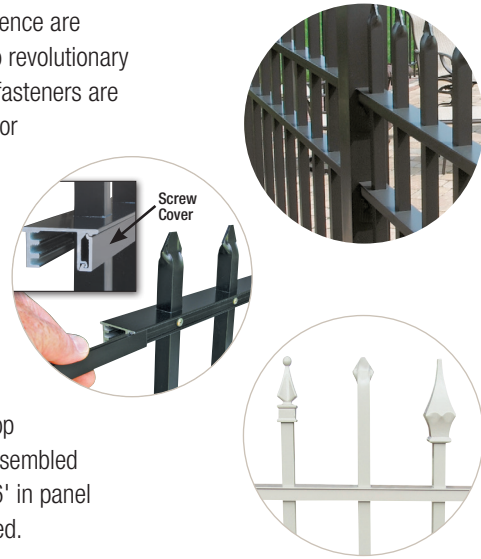

SUPERIOR Aluminum Picket Fence

SERIES
7

Strong, Durable, and Maintenance-Free

SuperiorAluminum.com

SUPERIOR Aluminum Picket Fence

The Secure and Stylish Fence Solution

Superior Aluminum Series 7 picket fence creates a durable security structure for any location looking to keep people or animals in or out. The built-in strength provided by sturdy aluminum components guarantees that the area you need to secure, remains secure. All of this function comes without needing to sacrifice aesthetics thanks to the beautiful build of each fence section.

Bulky brackets in level runs of fence are completely eliminated thanks to revolutionary pocket post technology. Picket fasteners are also concealed thanks to Superior Aluminum screw covers, fully streamlining any fence run.

A wide variety of designs allow each project to forge a unique identity. Post cap options and picket options, along with multiple finishes, allow for full customization on top of design selection. Each pre-assembled fence section is shipped up to 6' in panel length and at any height required.

Gates are interchangeable in terms of picket and post options. Further personalization is always available via arches, custom plates, gates built to accept push bars or other opening devices, or any other factors your project may need. The only limit is your imagination!