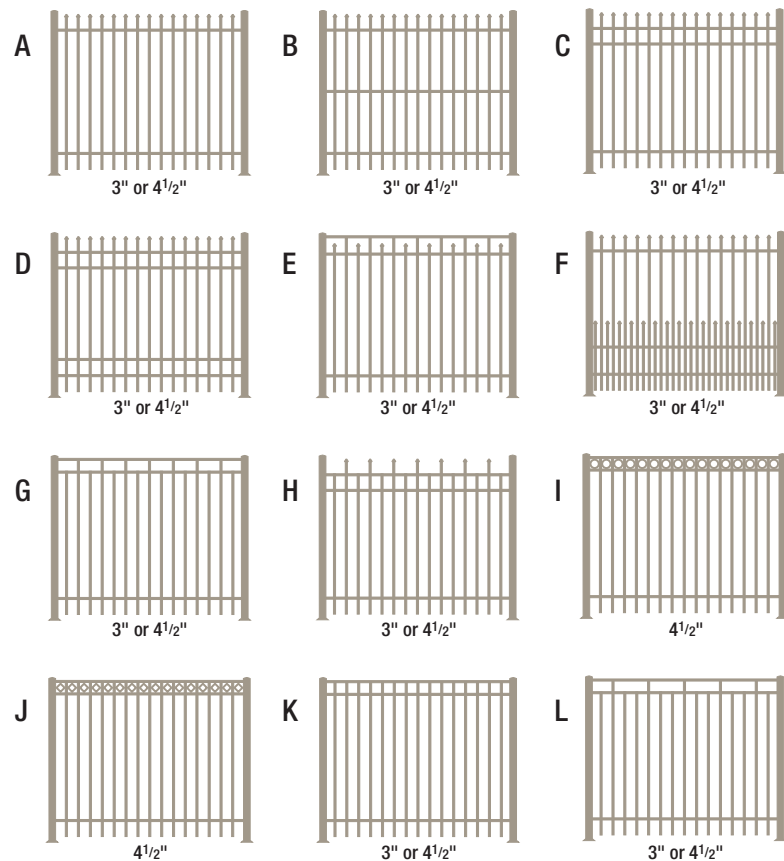

Fence Designs

A wide range of design styles ensure a perfect fit for any project. Each option can be further personalized to fit your style.