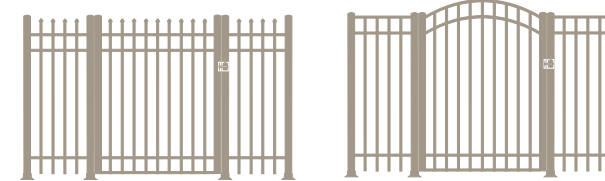

Style K - Single Arched Gate

Gate Designs

Design possibilities are truly unlimited, but shown below are a few standard designs. Each of these can be modified to meet size, finish, picket/post, and overall style needs.

Style C - Single Gate