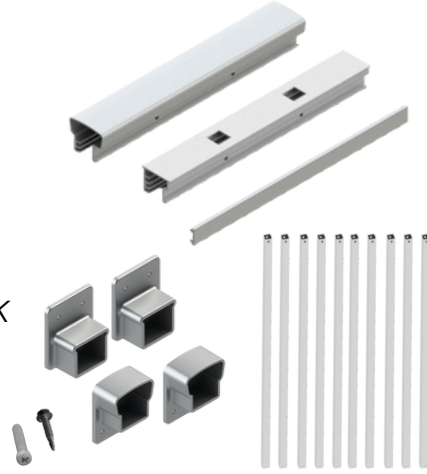

## RESIDENTIAL RAILING KITS INCLUDE

*Top and Bottom Rail*

#9003 & #9005

*Screw Covers*

#9007

*Square Pickets*

#429

*Bracket and Hardware Pack*

Level Brackets: (2x) #9039, #9047

Stair Brackets: (2x) #9059, #9056

*Assembly Instructions*