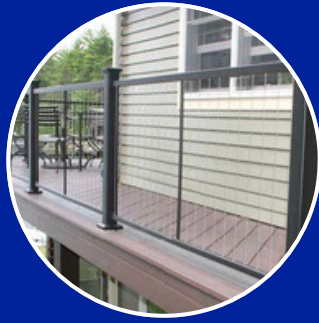

The “other guys”

The unmatched durability and strength of both Superior cable railing styles eliminates the need for the support picket commonly found in most cable railing systems.