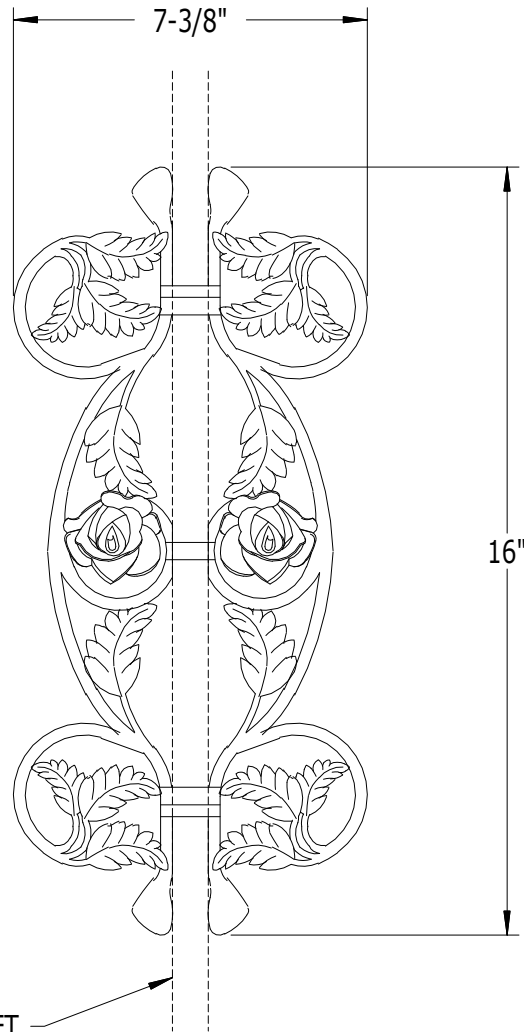

SCALE: 1/4

FITS 3/4" SQUARE PICKET

PART NO.	DESCRIPTION	
993	CAST ROSE INSERT FOR 3/4" SQ. PICKET	