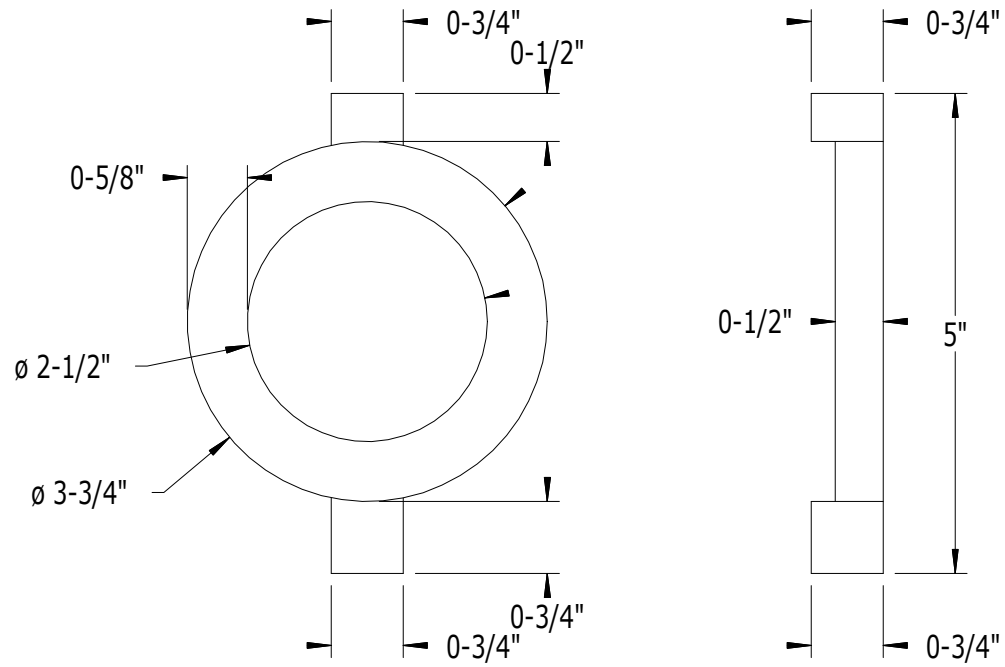

SCALE: 1/2

PART NO.

DESCRIPTION

987

3-3/4" OUTSIDE DIAMETER  
SINGLE RING INSERT

**SUPERIOR**  
ALUMINUM PRODUCTS