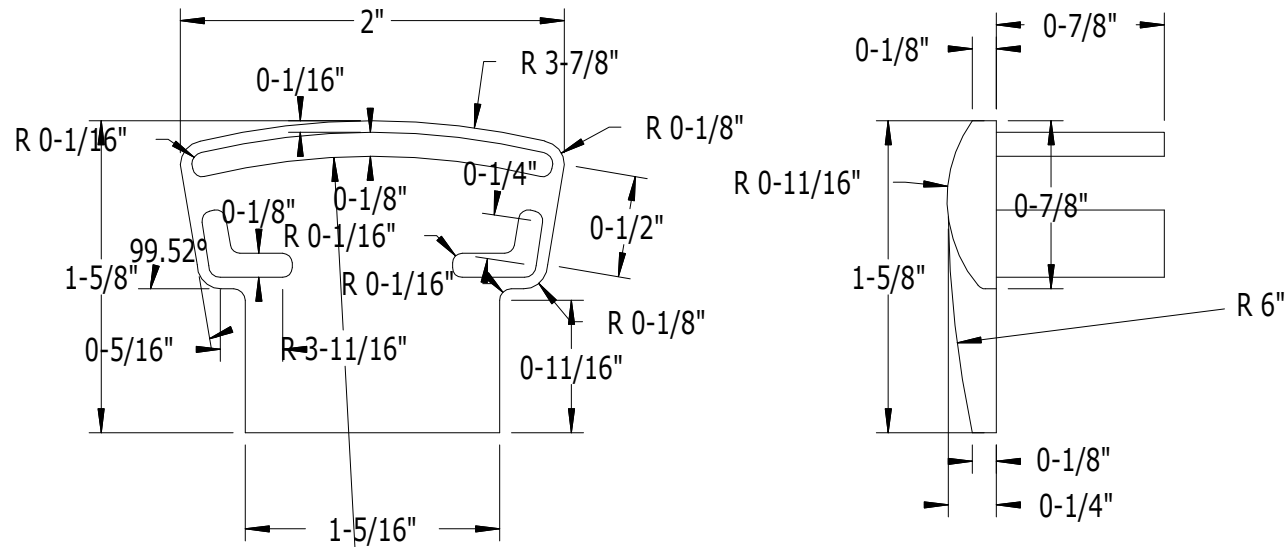

SCALE: 1/1

PART NO.

DESCRIPTION

979

END CAP FOR #905 TOP RAIL

**SUPERIOR**  
ALUMINUM PRODUCTS