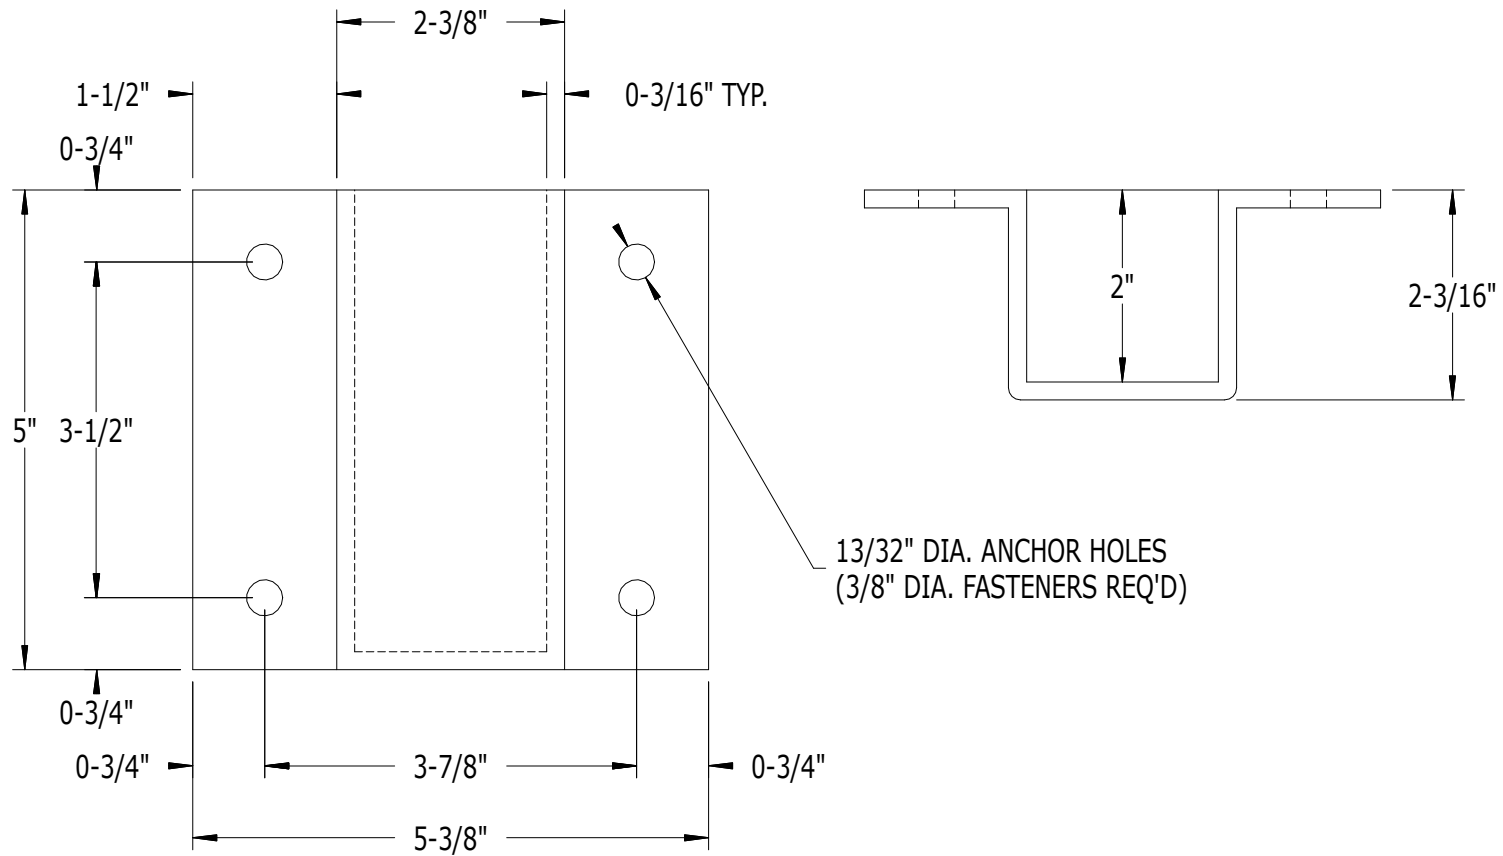

SCALE: 1/2

PART NO.

DESCRIPTION

977

SIDE MOUNT BASE FOR 2" SQ. POST

**SUPERIOR**  
ALUMINUM PRODUCTS