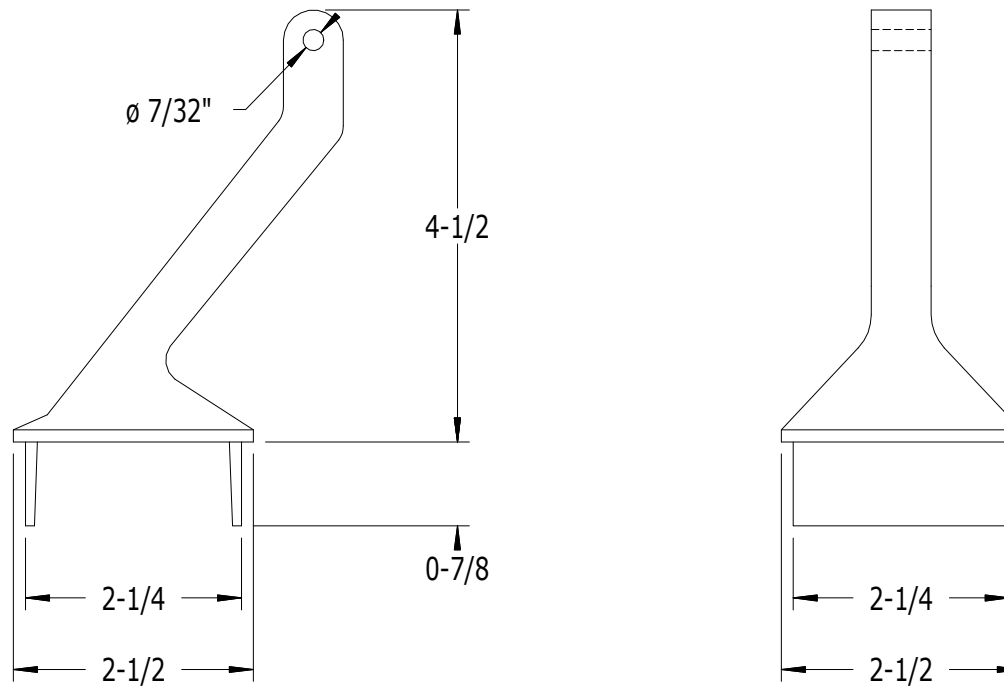

SCALE: 1/2

PART NO.

DESCRIPTION

970

CROSSOVER CAP FOR
2-1/2" SQ. BOTTOM STEP POST

SUPERIOR
ALUMINUM PRODUCTS