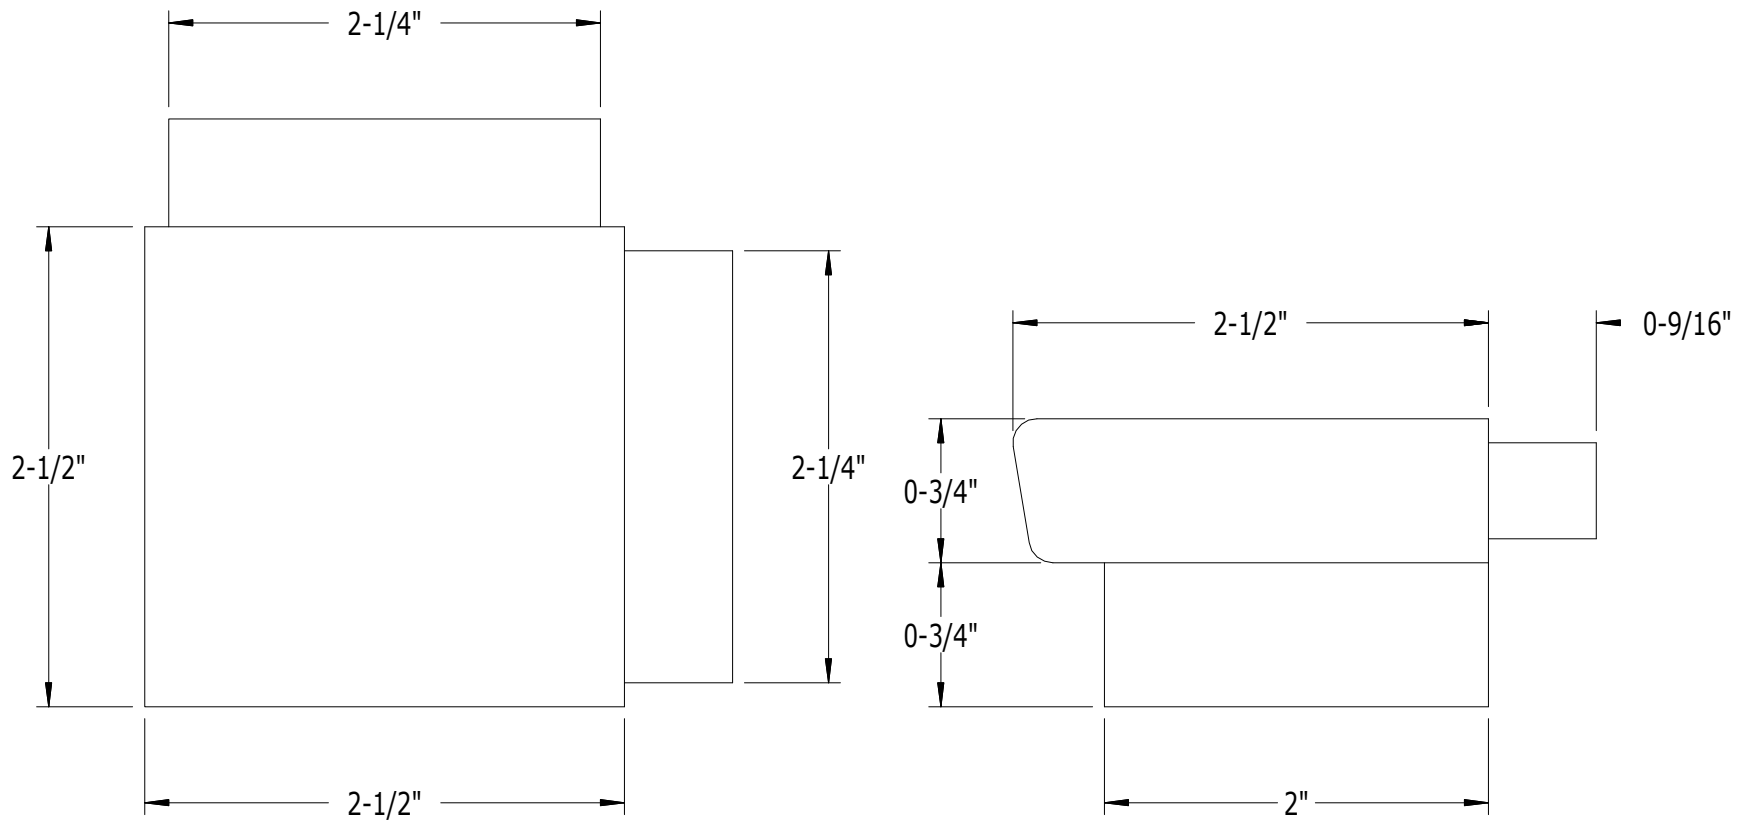

SCALE: 1/1

PART NO.

DESCRIPTION

964

90 DEGREE CORNER  
FOR #901 TOP RAIL

**SUPERIOR**  
ALUMINUM PRODUCTS