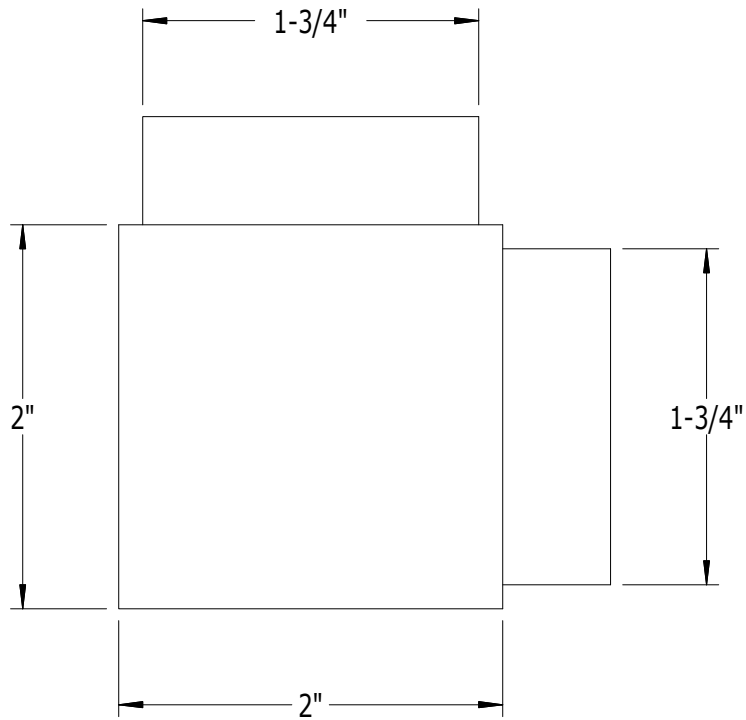

SCALE: 1/1

PART NO.

DESCRIPTION

963

90 DEGREE CORNER
FOR #905 TOP RAIL

SUPERIOR
ALUMINUM PRODUCTS