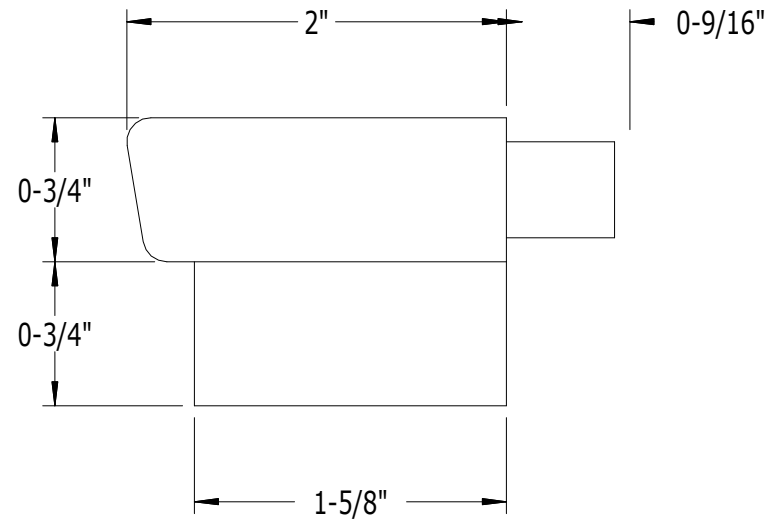

SCALE: 1/1

PART NO.

DESCRIPTION

963

90 DEGREE CORNER
FOR #905 TOP RAIL

SUPERIOR
ALUMINUM PRODUCTS