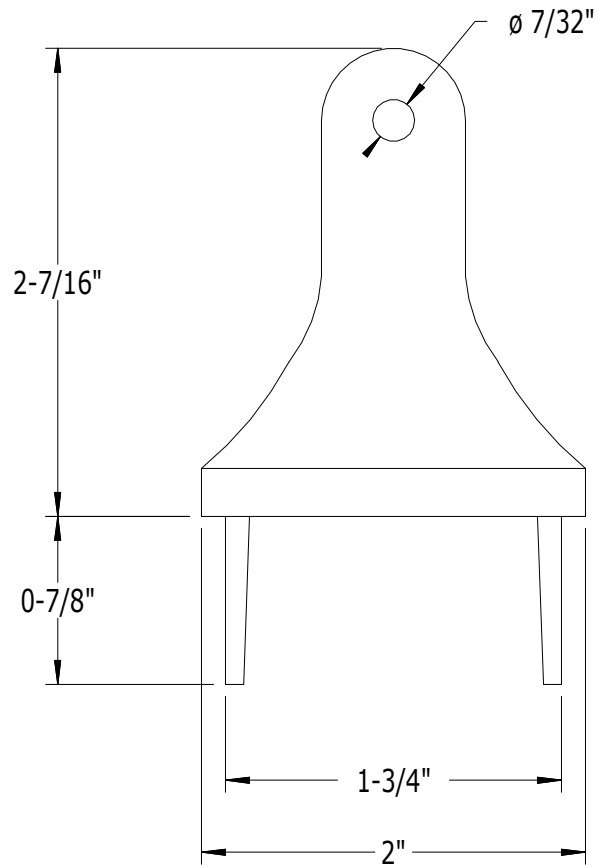

SCALE: 1/1

PART NO.

DESCRIPTION

960

CROSSOVER CAP FOR 2" SQ. POST

**SUPERIOR**  
ALUMINUM PRODUCTS