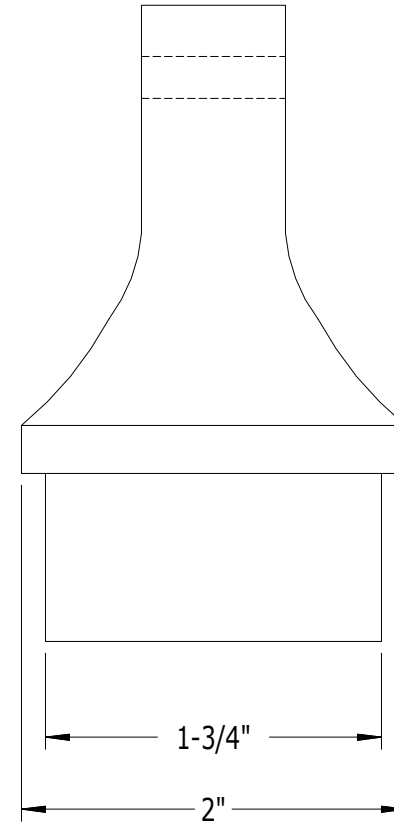

SCALE: 1/1

PART NO.

DESCRIPTION

960

CROSSOVER CAP FOR 2" SQ. POST

**SUPERIOR**  
ALUMINUM PRODUCTS