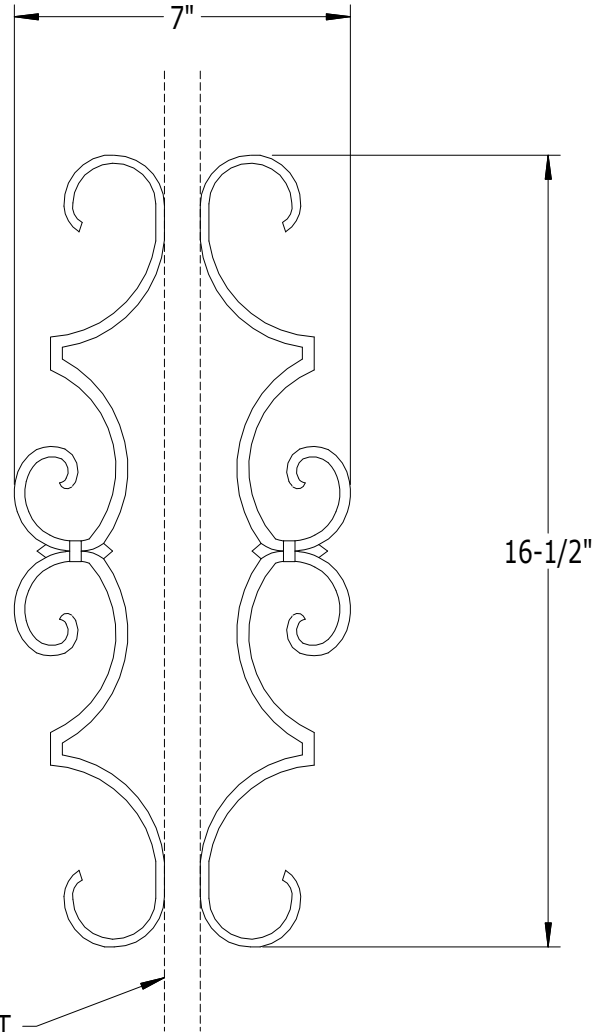

SCALE: 1/4

FITS 3/4" SQUARE PICKET

PART NO.

DESCRIPTION

941

CAST FLEUR-DE-LIS INSERT

SUPERIOR
ALUMINUM PRODUCTS