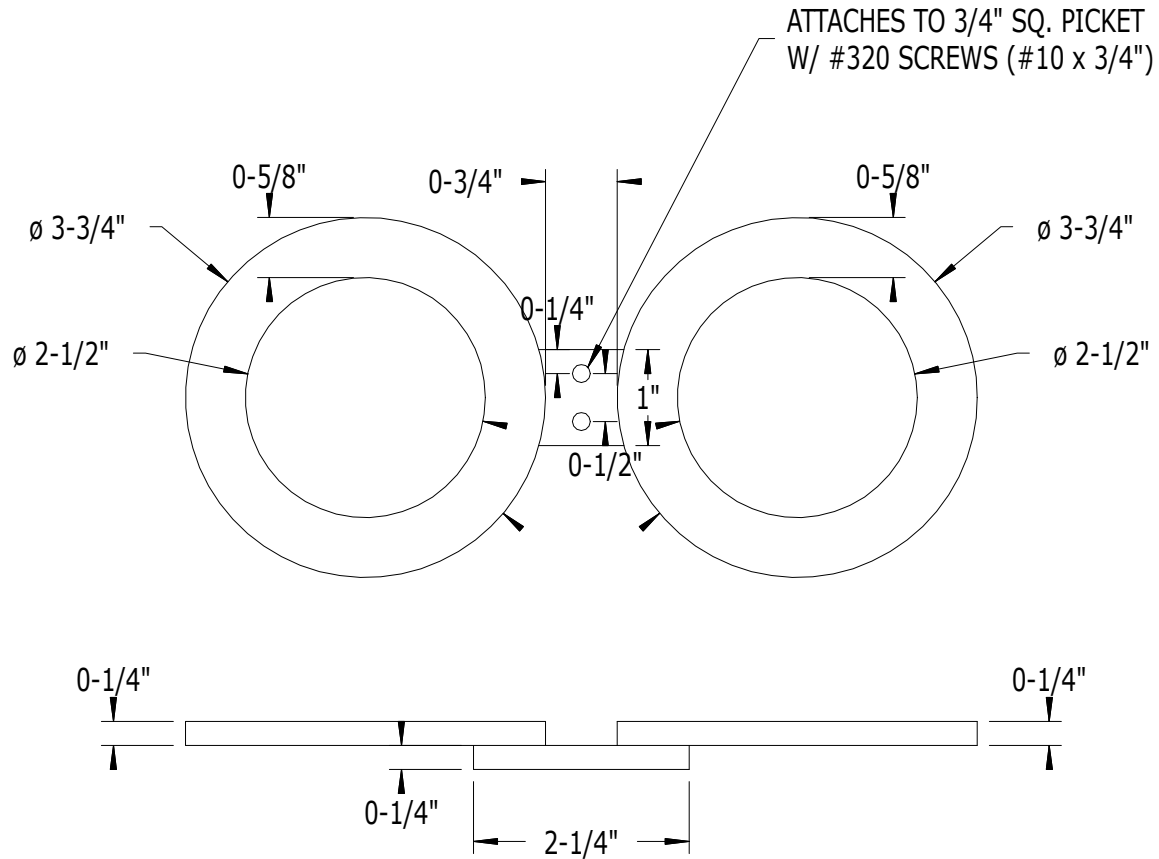

SCALE: 1/2

#935 DOUBLE RING INSERT CAN **ONLY** BE USED ON  
**LEVEL RUNS** OF RAILING AND FENCE THAT HAVE 3/4" SQ. PICKETS.

PART NO.	DESCRIPTION	
935	3-3/4" OUTSIDE DIAMETER DOUBLE RING INSERT	