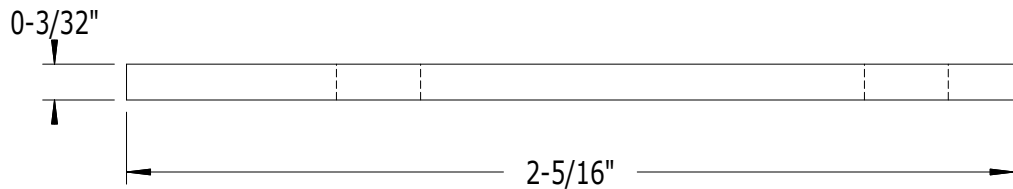

SCALE: 1/1

PART NO.	DESCRIPTION
924	RAIL TAB

**SUPERIOR**  
ALUMINUM PRODUCTS