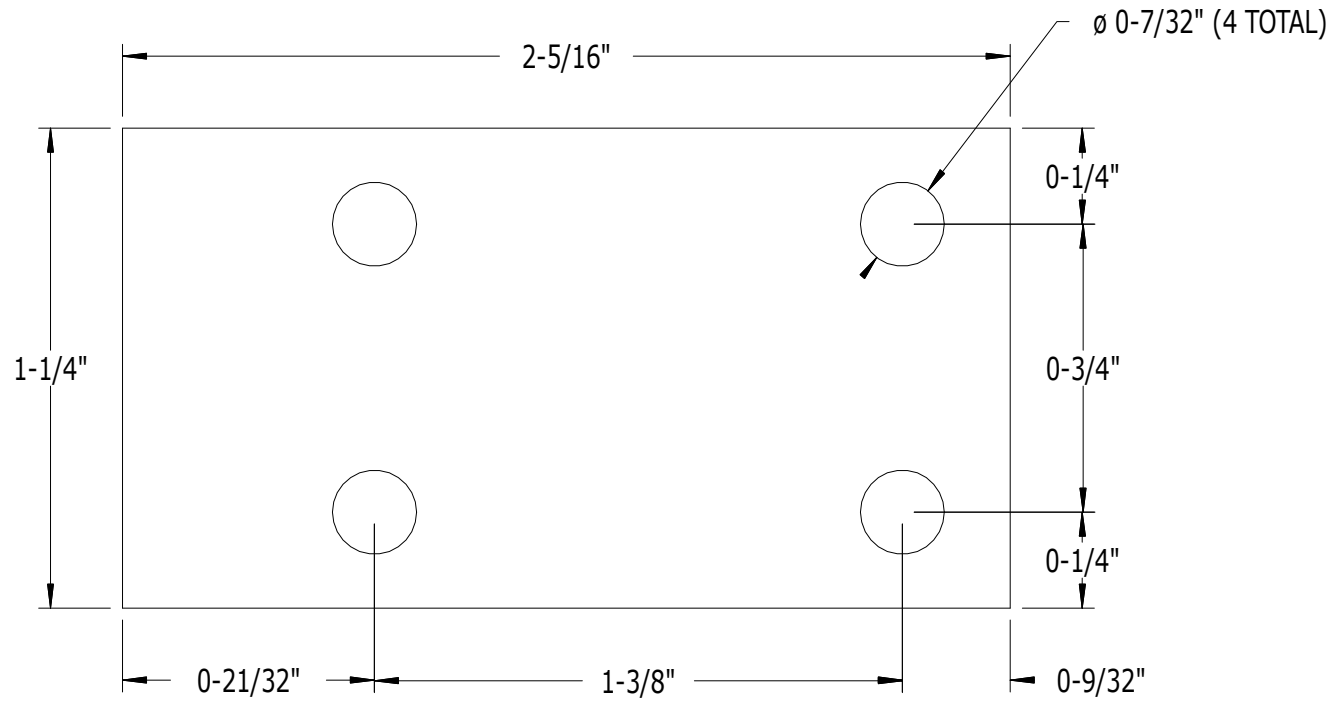

SCALE: 1/1

PART NO.	DESCRIPTION
924	RAIL TAB

**SUPERIOR**  
ALUMINUM PRODUCTS