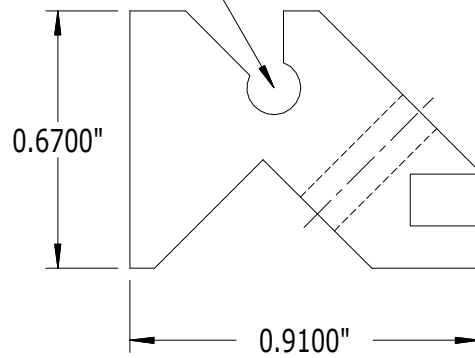

SCALE: 2/1

SLOT FOR #8 x 1/2"
PAN HEAD SCREW

1/8" SET SCREW

PART NO.

DESCRIPTION

923

RAIL WEDGE

SUPERIOR
ALUMINUM PRODUCTS