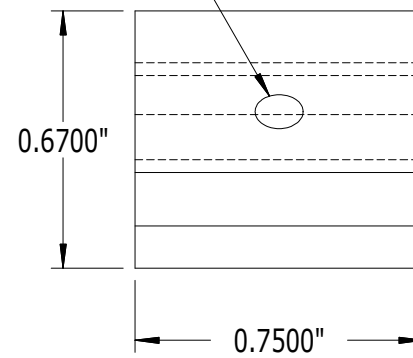

SCALE: 2/1

SLOT FOR #8 x 1/2"
PAN HEAD SCREW

1/8" SET SCREW

PART NO.

DESCRIPTION

923

RAIL WEDGE

SUPERIOR
ALUMINUM PRODUCTS