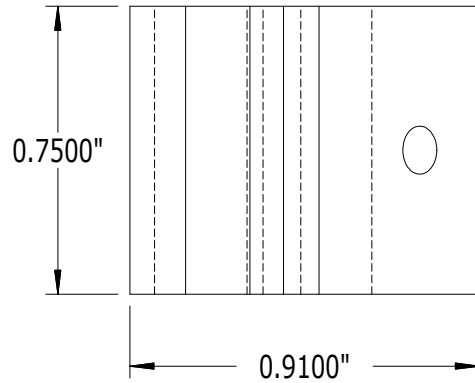

SCALE: 2/1

SLOT FOR #8 x 1/2"
PAN HEAD SCREW

1/8" SET SCREW

PART NO.

DESCRIPTION

923

RAIL WEDGE

SUPERIOR
ALUMINUM PRODUCTS