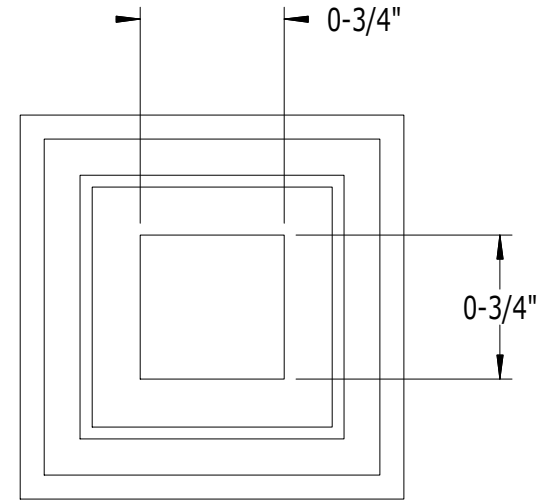

SCALE: 1/1

ATTACHES TO 3/4" SQ. PICKET
W/ #915 POP RIVET (5/32" DIA.)

PART NO.	DESCRIPTION
908	COLLAR FOR 3/4" SQ. PICKET

SUPERIOR
ALUMINUM PRODUCTS