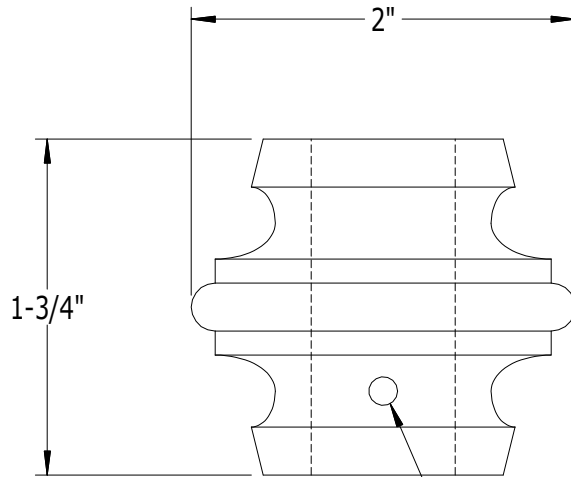

SCALE: 1/1

ATTACHES TO 3/4" SQ. PICKET
W/ #915 POP RIVET (5/32" DIA.)

PART NO.	DESCRIPTION
908	COLLAR FOR 3/4" SQ. PICKET

SUPERIOR
ALUMINUM PRODUCTS