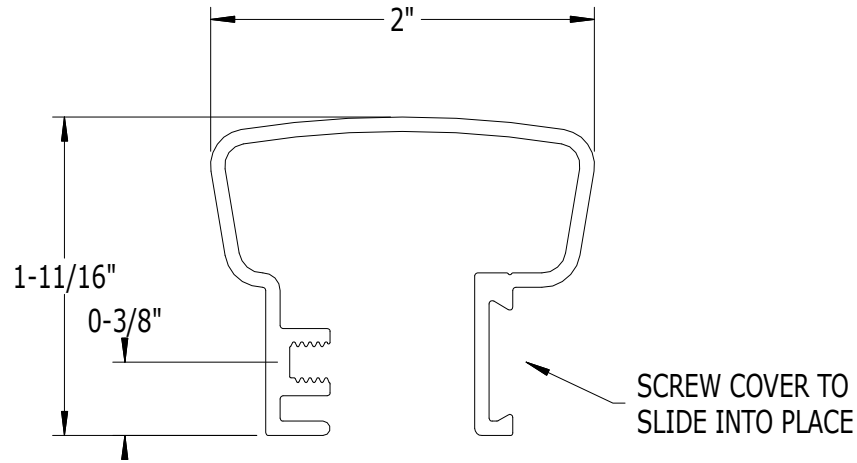

SCALE: 1/1

#9005 TOP RAIL

#9005 TOP RAIL WITH  
#9007 SCREW COVER

PART NO.	DESCRIPTION
9005	2" WIDE x 1-11/16" HIGH TOP RAIL WITH SCREW COVER

**SUPERIOR**  
ALUMINUM PRODUCTS