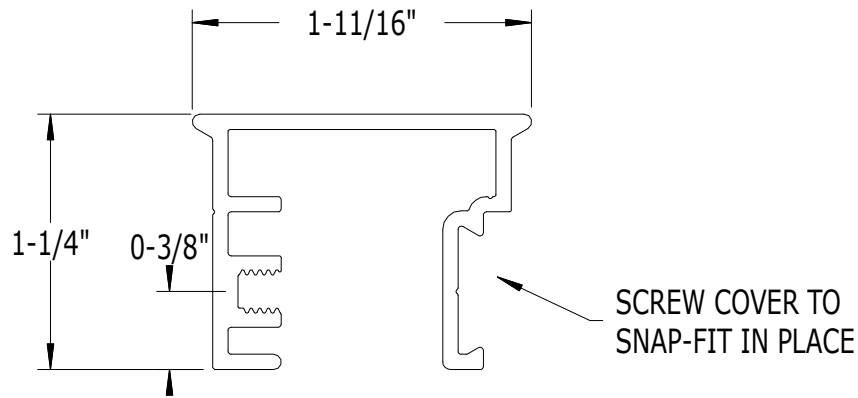

SCALE: 1/1

#9003 BOTTOM RAIL

#9003 BOTTOM RAIL WITH  
#9007 SCREW COVER

PART NO.

DESCRIPTION

9003

1-11/16" WIDE x 1-1/4" HIGH  
BOTTOM RAIL WITH SCREW COVER

**SUPERIOR**  
ALUMINUM PRODUCTS