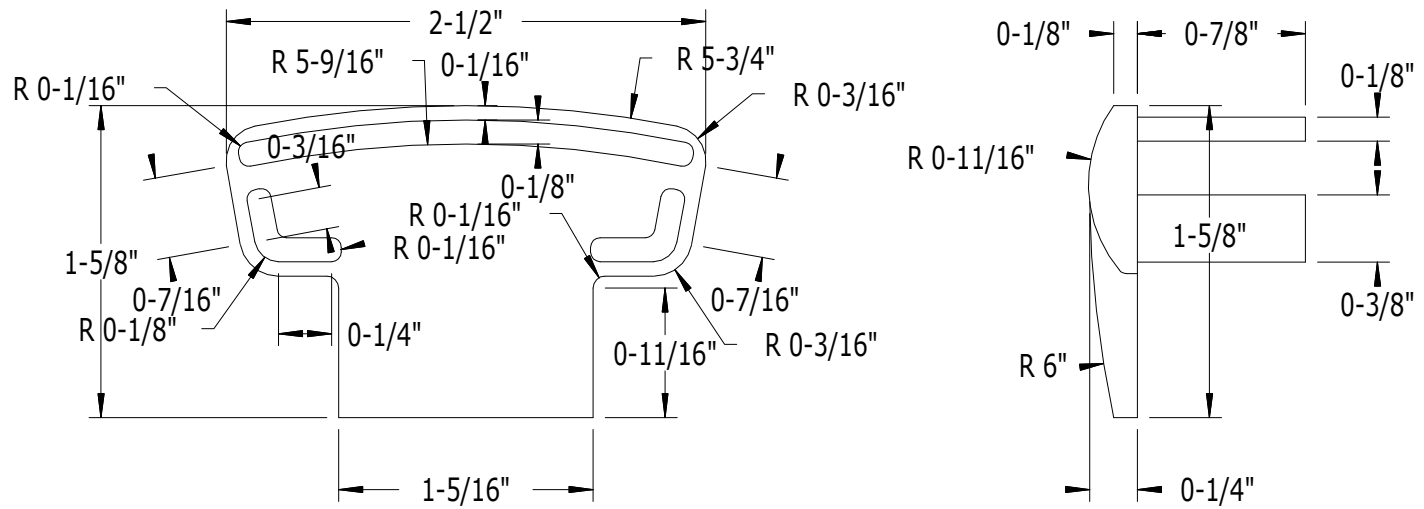

SCALE: 1/1

PART NO.

DESCRIPTION

980

END CAP FOR #901 TOP RAIL

**SUPERIOR**  
ALUMINUM PRODUCTS