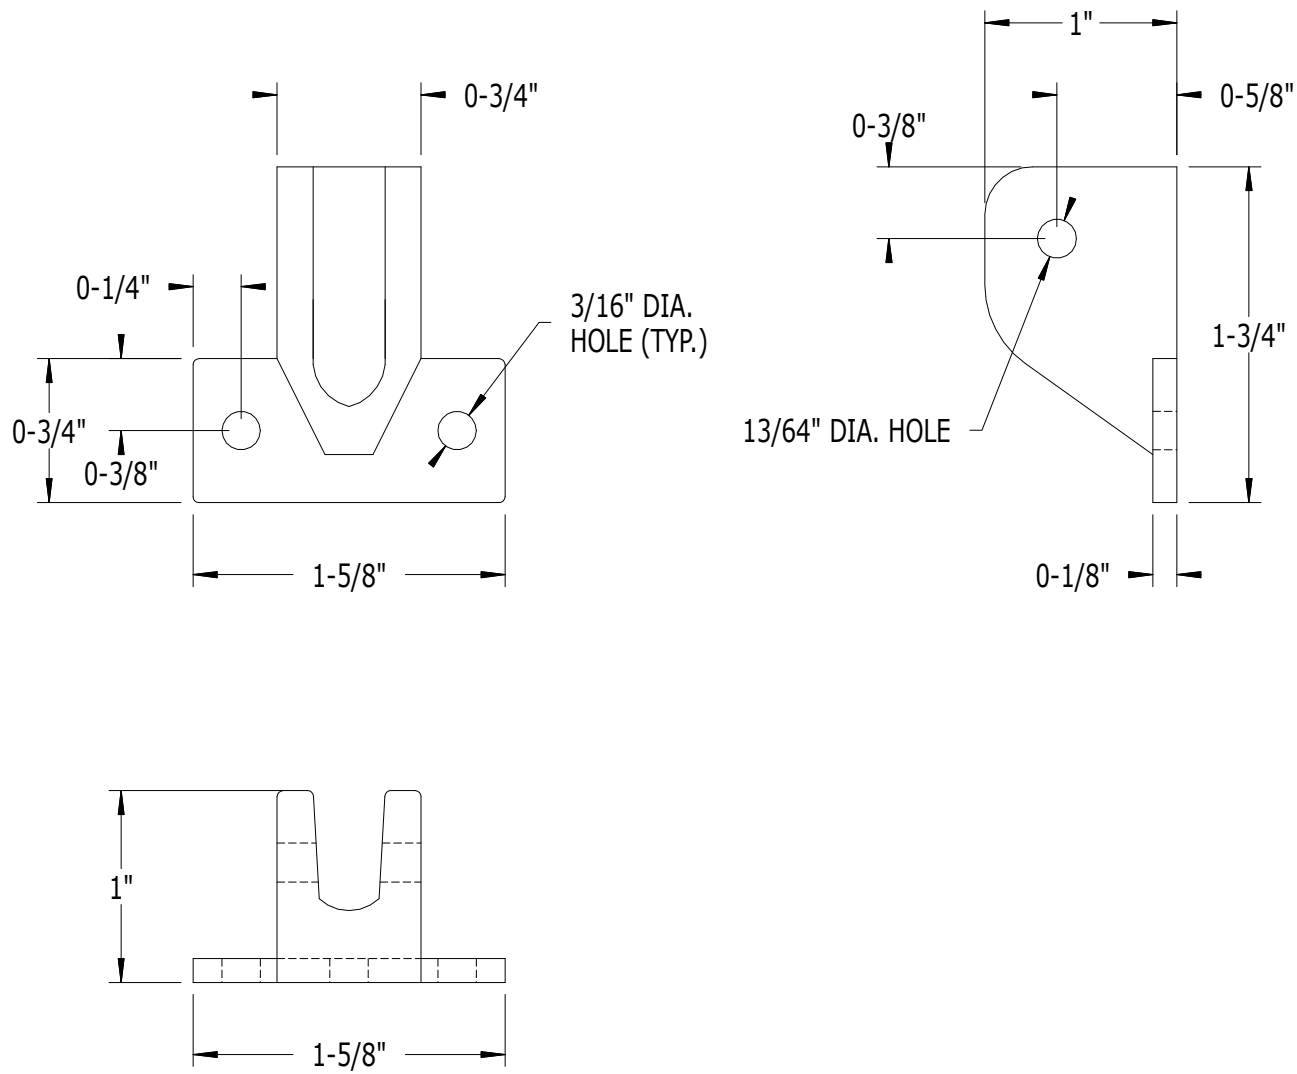

SCALE: 1/1

PART NO.

DESCRIPTION

940B

END BRACKET FOR
BOTTOM RAIL

SUPERIOR
ALUMINUM PRODUCTS