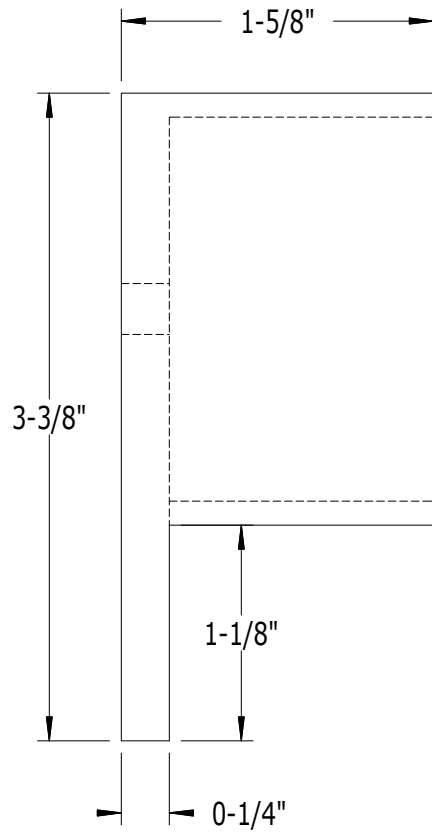

SCALE: 1/1

PART NO.	DESCRIPTION
539	SERIES 500 1 - LINE END BRACKET

SUPERIOR
ALUMINUM PRODUCTS