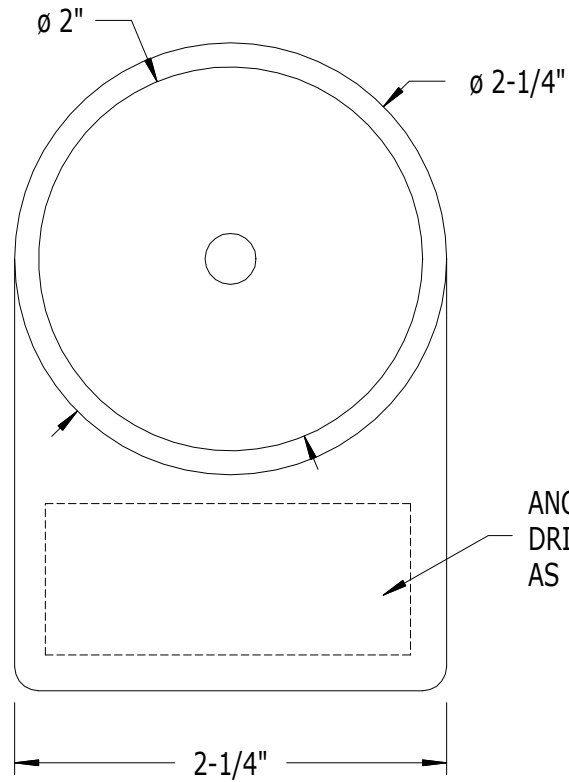

SCALE: 1/1

PART NO.	DESCRIPTION
539	SERIES 500 1 - LINE END BRACKET

SUPERIOR
ALUMINUM PRODUCTS