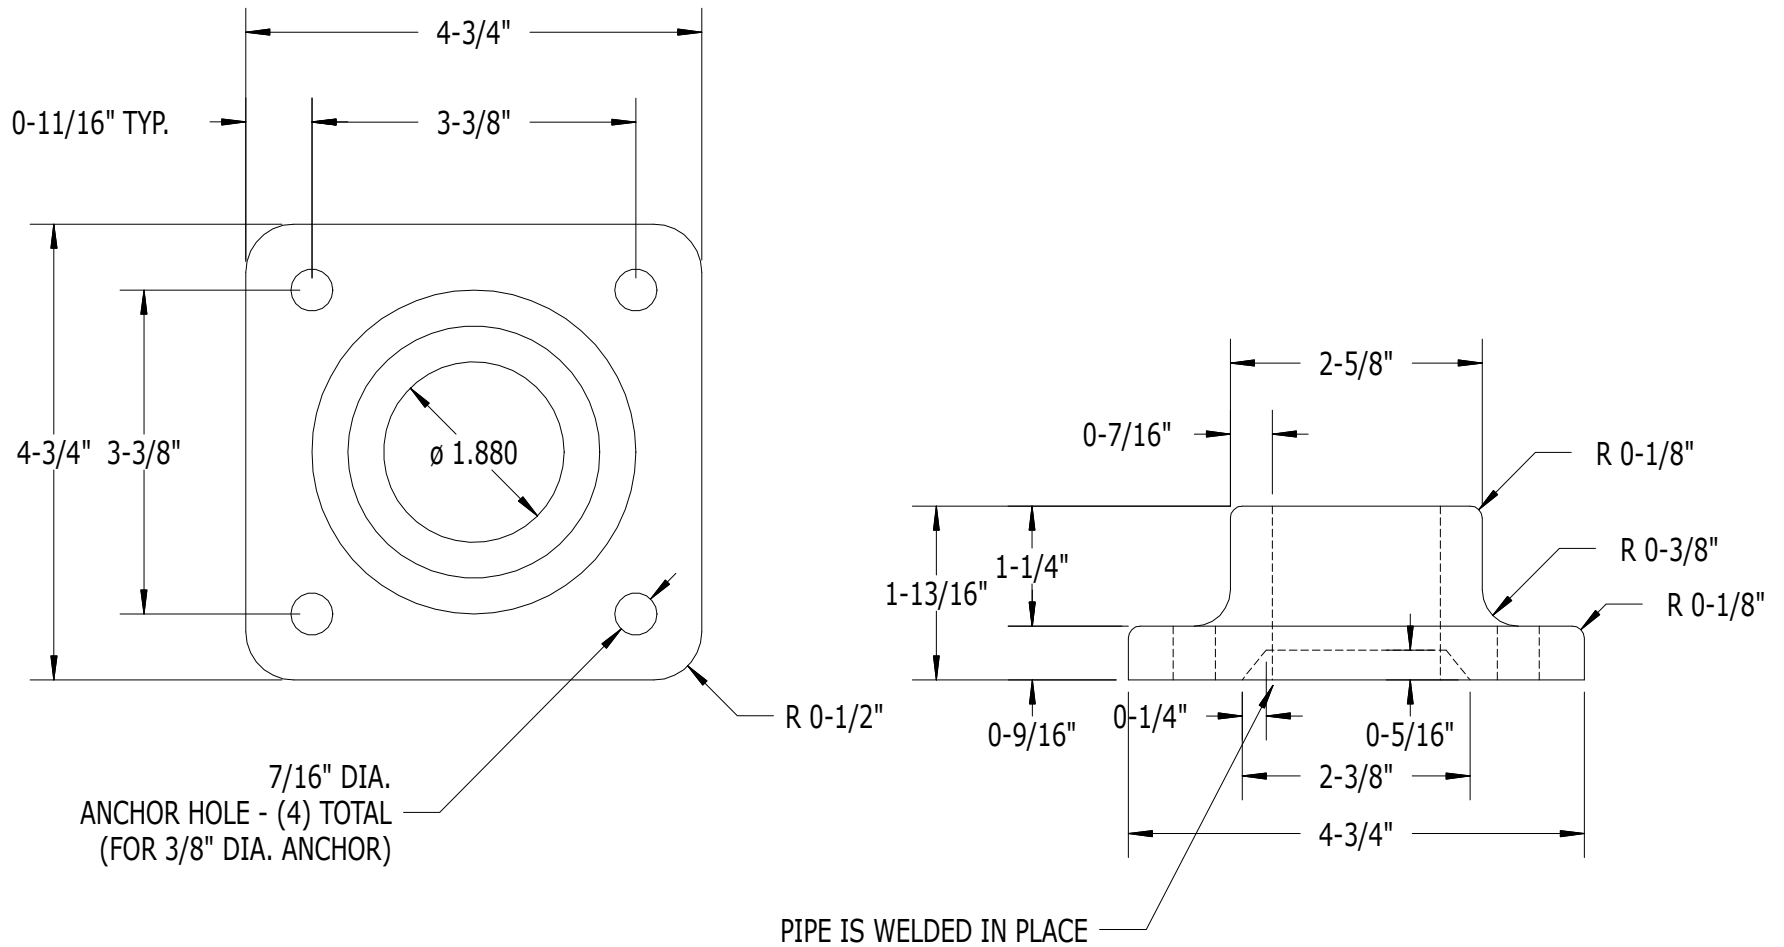

SCALE: 1/2

CAN BE USED ON ANGLES FROM 0-20 DEGREES

PART NO.	DESCRIPTION
523	SERIES 500 HEAVY DUTY FLOOR FLANGE

**SUPERIOR**  
ALUMINUM PRODUCTS