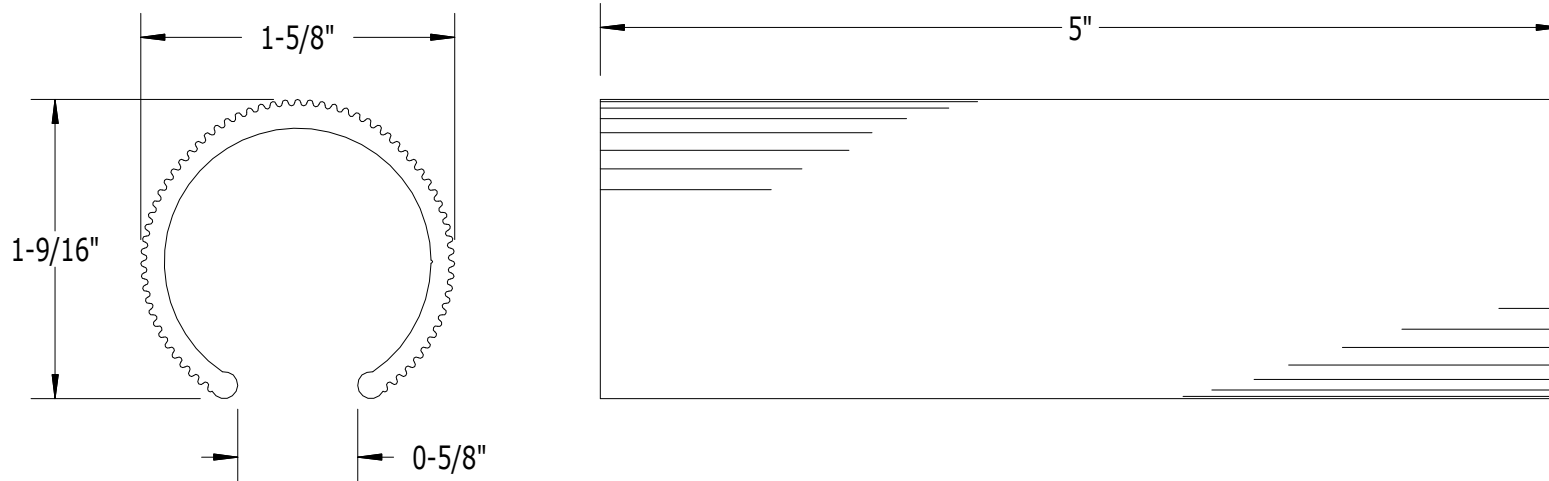

SCALE: 1/1

PART NO.	DESCRIPTION
517	SERIES 500 RAIL SPLICE

**SUPERIOR**  
ALUMINUM PRODUCTS