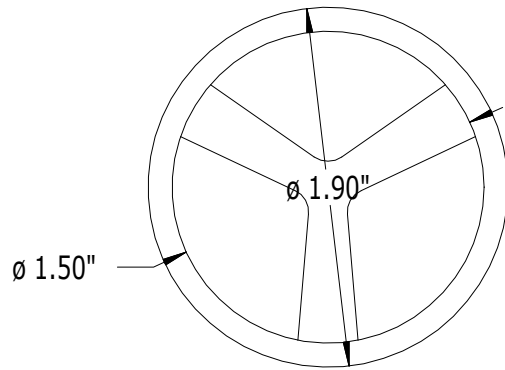

SCALE: 1/1

PART NO.

DESCRIPTION

514

SERIES 500  
END CAP

**SUPERIOR**  
ALUMINUM PRODUCTS