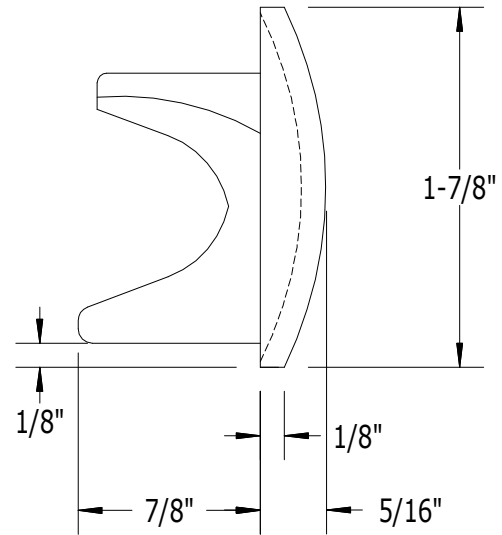

SCALE: 1/1

PART NO.

DESCRIPTION

514

SERIES 500  
END CAP

**SUPERIOR**  
ALUMINUM PRODUCTS