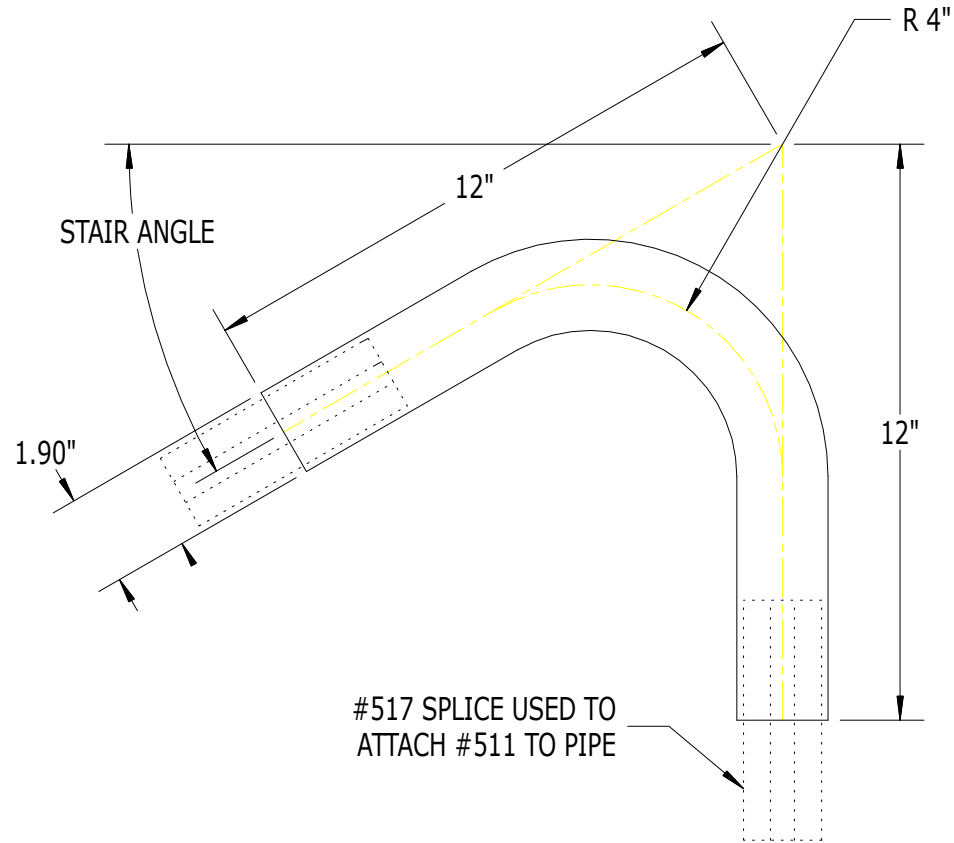

SCALE: 1/4

#517 SPLICE USED TO
ATTACH #511 TO PIPE

PART NO.

DESCRIPTION

512

SERIES 500
TOP STEP POST ELBOW

SUPERIOR
ALUMINUM PRODUCTS