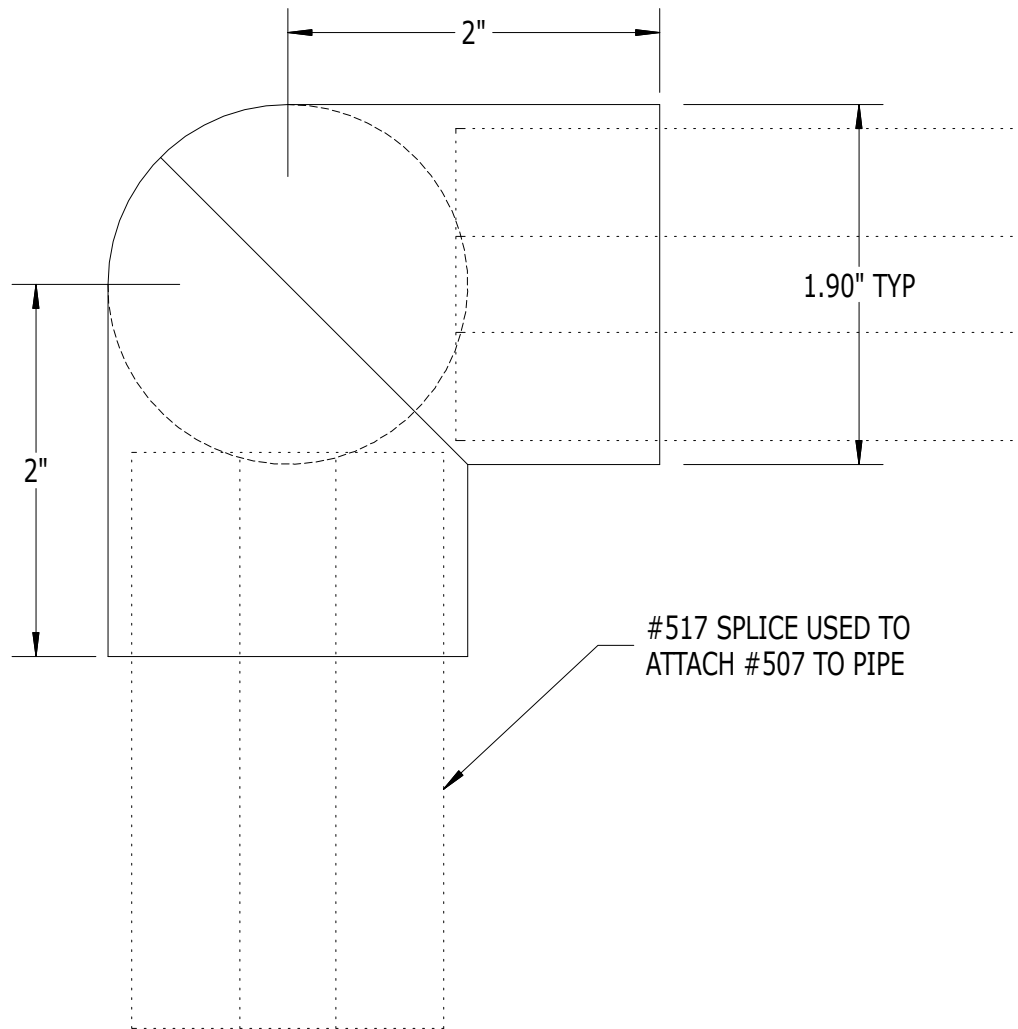

SCALE: 1/1

PART NO.	DESCRIPTION
507	SERIES 500 90 DEGREE THREE-WAY ELBOW

SUPERIOR
ALUMINUM PRODUCTS