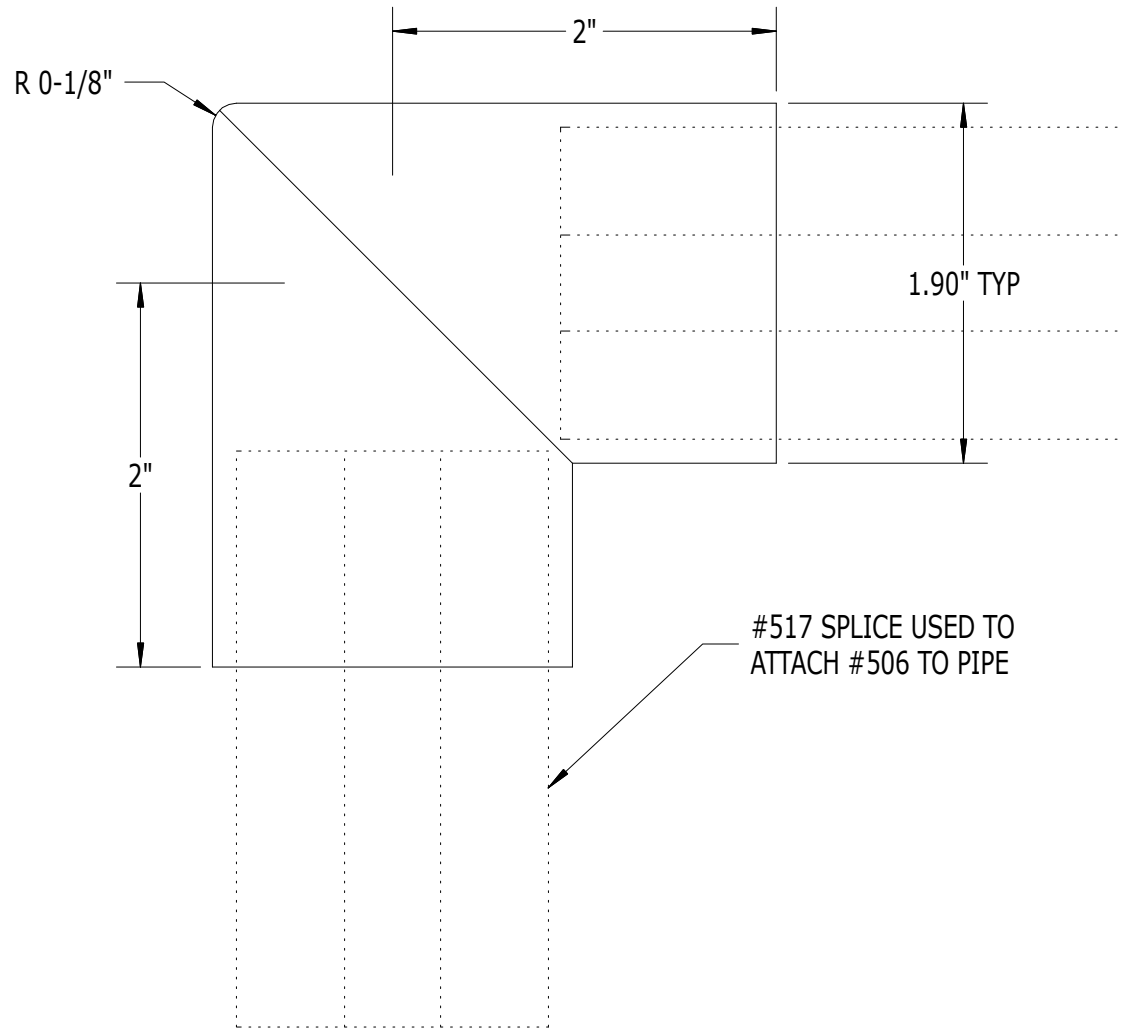

SCALE: 1/1

#517 SPLICE USED TO
ATTACH #506 TO PIPE

PART NO.	DESCRIPTION
506	SERIES 500 90 DEGREE MITER ELBOW

SUPERIOR
ALUMINUM PRODUCTS