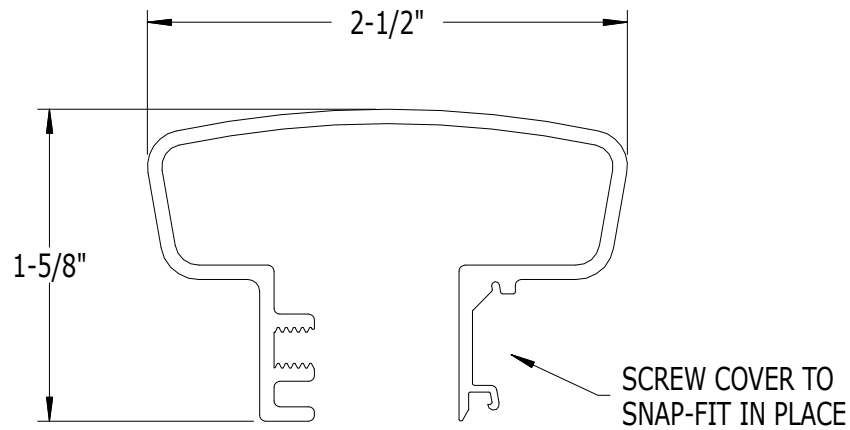

SCALE: 1/1

#9001 TOP RAIL

#9001 TOP RAIL WITH
#9007 SCREW COVER

PART NO.	DESCRIPTION
9001	2-1/2" WIDE x 1-5/8" HIGH TOP RAIL WITH SCREW COVER

SUPERIOR
ALUMINUM PRODUCTS