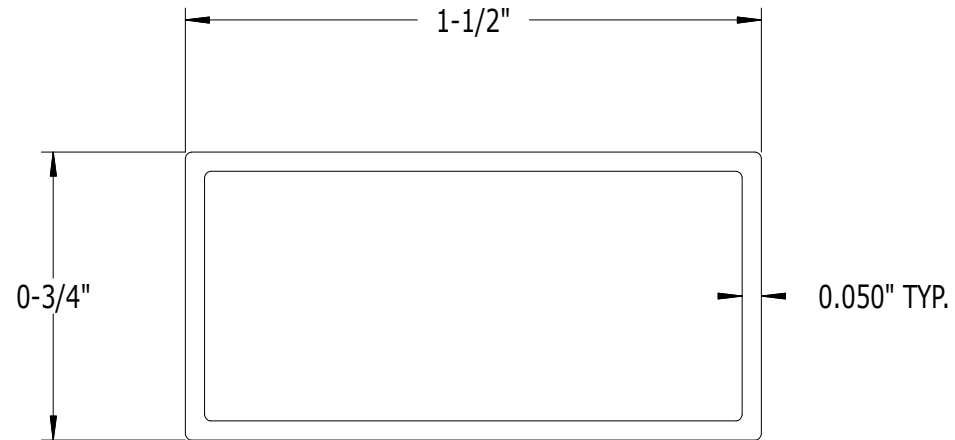

SCALE: 2/1

PART NO.

DESCRIPTION

428

3/4" x 1-1/2" RECTANGULAR TUBING
FOR PICKETS

SUPERIOR
ALUMINUM PRODUCTS