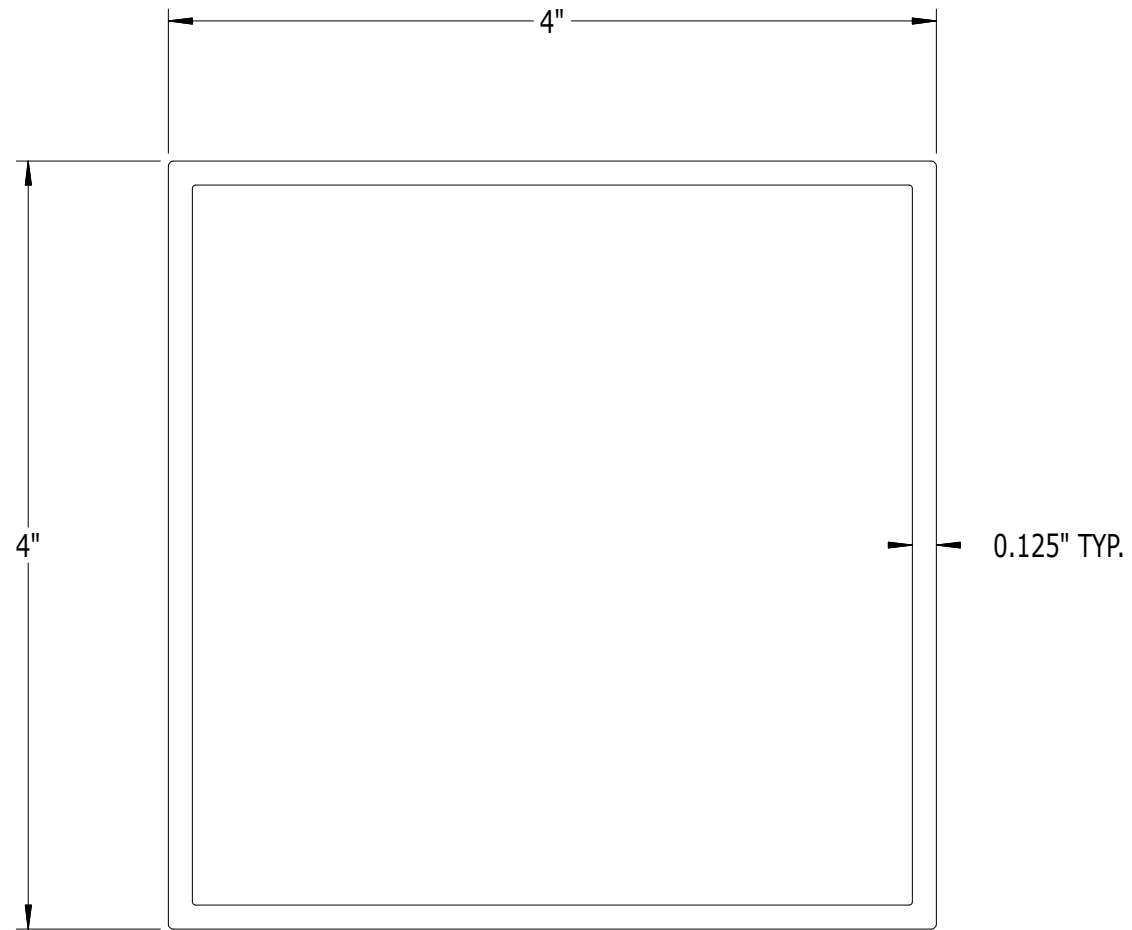

SCALE: 1/1

PART NO.

DESCRIPTION

380

4" SQ. TUBING FOR POSTS

**SUPERIOR**  
ALUMINUM PRODUCTS